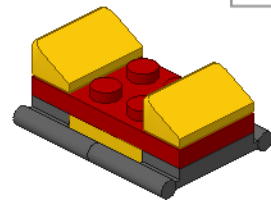

# SLED

6 PIECES

SEPTEMBER 16, 2016  
CHARLES PRITCHETT  
BRICKMONSTER@CHARLESP.ORG

1  1x

2  1x

3  2x

4  2x

2 x  4550348 ROOF TILE 1 X 2 X 2/3,  
ABS - Bright Yellow

1 x  302224 PLATE 2X2 - Bright Yellow

1 x  302021 PLATE 2X4 - Bright Red

2 x  4263176 MINI HANDLE - Dark Stone  
Grey

---

**FOR MORE FUN BUILDING GUIDES  
VISIT ME AT CHARLESP.ORG**

*THESE BUILDING GUIDES ARE FOR PERSONAL USE ONLY. UNAUTHORIZED DUPLICATION AND/OR MODIFICATION OF THESE GUIDES, IN WHOLE OR IN PART, IS STRICTLY PROHIBITED. THE MODELS CONTAINED WITHIN THESE GUIDES ARE THE COPYRIGHT OF CHARLES PRITCHETT, UNLESS OTHERWISE STATED. UNAUTHORIZED REPRODUCTION OF THESE MODELS FOR RESALE, EITHER IN WHOLE OR AS A BUILDING KIT, IS STRICTLY PROHIBITED.*