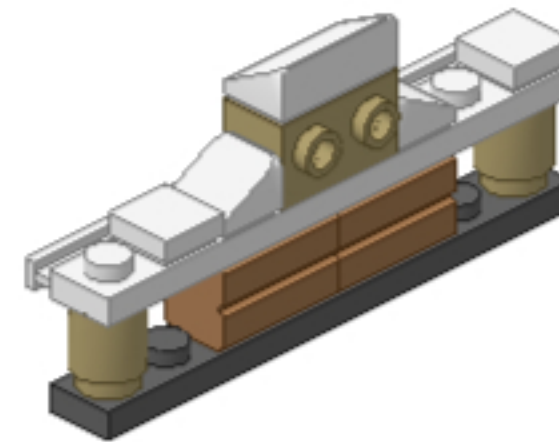

# WINTER VILLAGE SNOWY FENCE

14 PIECES

NOVEMBER 14, 2016  
CHARLES PRITCHETT  
BRICKMONSTER@CHARLESP.ORG

1    
1x 2x

2   
2x

3   
1x

4   
1x

5     
1x 2x 2x